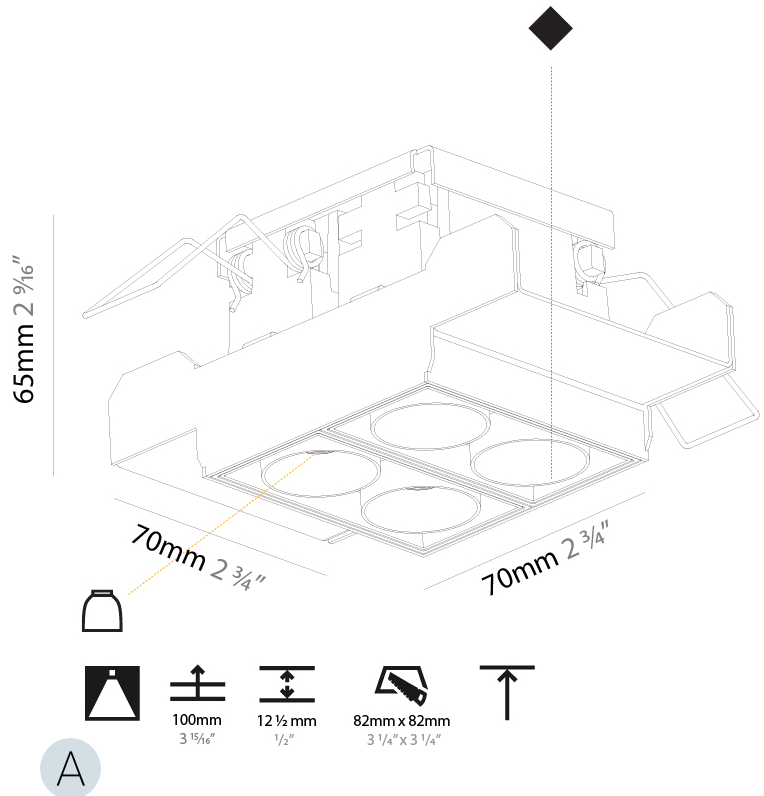

PHYSICAL

Shape: Rectangle
Length (mm): 70
Length (in): 2 ¾
Width (mm): 70
Width (in): 2 ¾
Height (mm): 65
Height (in): 2 9/16
Ceiling Thickness (mm): 12.5
Ceiling Thickness (in): 1/2
Min. Recessing Depth (mm): 100
Min. Recessing Depth (in): 3 15/16
Light Distribution: Downlight
Weight (kg): 0.437
Weight (lbs): 0.96
Fixture Finish: SSR / BKV / CWI / CRY / HAB / UFT / ITA / RUA / FTG / MYG / LOD / PUS / FRO / FUP / KIA / POP / BLS / SPG / MEY / GOH / GUM / CHC / COM / ABZ / JAG / OBR / MOS / ROR
Fixture Material: Aluminum Die Cast
Cut-out Measurements: 82mm / 3 1/4" x 42mm / 1 5/8"
Upon Request: Unique Ceiling Thickness

ELECTRICAL

Lamp Type: LED (Zhaga Standard)
Input Wattage (W): 18
Total Output Wattage (W): 16.4
Dimming: Tri-Mode (Non-Dimming and Phase Dimming (120Vac only) and 0-10V Dimming)
Driver Included: No
Driver Location: Recessed Housing
Driver Type: Constant Current - Universal
Driver Class: Class 2
Housing: See components
Input Voltage (V): 120 - 277
Constant Current (MA): 1050

LED

Number of LEDs: 4
Color Temperature (°K): 2700 / 3000 / 3500 / 4000
Max. Delivered Lumen (lm): Max. 887
CRI: >90 CRI
Lamp Life (hrs): 50000
Upon Request: Special Color Temperature

OPTICAL

Reflector°: 8 / 18 / 34
Upon Request: Special Beam Angles

RATINGS AND CERTIFICATIONS

Certified By: CSA Certified to UL and CSA Standards

IP rating: IP20
Zaneen Group Inc. © 2024, T 1800-388-3382, F 416-247-9319, www.zaneen.com