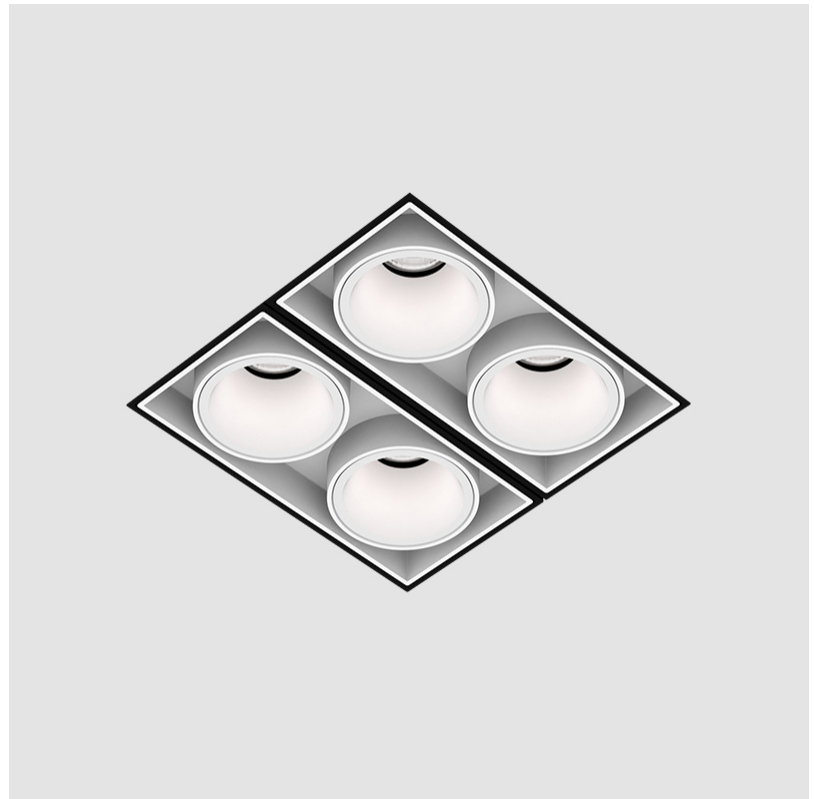

PHYSICAL

Shape: Rectangle
Length (mm): 70
Length (in): 2 ¾
Width (mm): 70
Width (in): 2 ¾
Height (mm): 65
Height (in): 2 9/16
Ceiling Thickness (mm): 12.5
Ceiling Thickness (in): 1/2
Min. Recessing Depth (mm): 100
Min. Recessing Depth (in): 3 15/16
Light Distribution: Downlight
Weight (kg): 0.437
Weight (lbs): 0.96
Fixture Finish: SSR / BKV / CWI / CRY / HAB / UFT / ITA / RUA / FTG / MYG / LOD / PUS / FRO / FUP / KIA / POP / BLS / SPG / MEY / GOH / GUM / CHC / COM / ABZ / JAG / OBR / MOS / ROR
Fixture Material: Aluminum Die Cast
Cut-out Measurements: 82mm / 3 1/4" x 42mm / 1 5/8"
Upon Request: Unique Ceiling Thickness

ELECTRICAL

Lamp Type: LED (Zhaga Standard)
Input Wattage (W): 18
Total Output Wattage (W): 16.4
Dimming: Tri-Mode (Non-Dimming and Phase Dimming (120Vac only) and 0-10V Dimming)
Driver Included: No
Driver Location: Recessed Housing
Driver Type: Constant Current - Universal
Driver Class: Class 2
Housing: See components
Input Voltage (V): 120 - 277
Constant Current (MA): 1050

LED

Number of LEDs: 4
Color Temperature (°K): 2700 / 3000 / 3500 / 4000
Max. Delivered Lumen (lm): Max. 887
CRI: >90 CRI
Lamp Life (hrs): 50000
Upon Request: Special Color Temperature

OPTICAL

Reflector°: 8 / 18 / 34
Upon Request: Special Beam Angles

RATINGS AND CERTIFICATIONS

Certified By: CSA Certified to UL and CSA Standards

IP rating: IP20
Zaneen Group Inc. © 2024, T 1800-388-3382, F 416-247-9319, www.zaneen.com