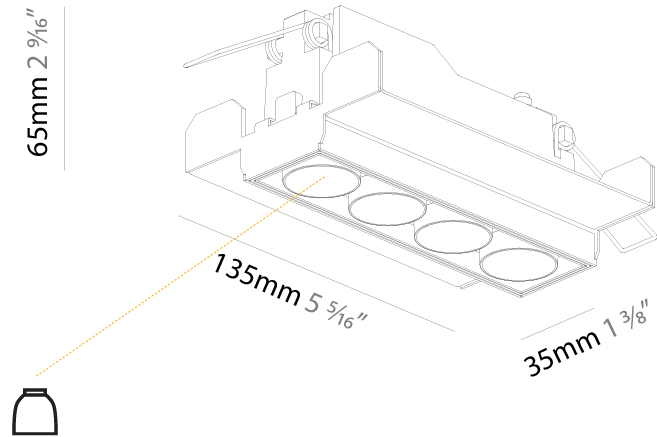

GENERAL

Series: Magiq
Subseries: Magiq 4 Cell
Brand: Prolight
Division: Architectural
Mounting Type: Trimless
Mounting Location: Ceiling
Subcategory: Downlight

PHYSICAL

Shape: Rectangle
Length (mm): 135
Length (in): 5 ⁵/₁₆
Width (mm): 35
Width (in): 1 ³/₈
Height (mm): 65
Height (in): 2 ⁹/₁₆
Ceiling Thickness (mm): 12.5
Ceiling Thickness (in): 1/2
Min. Recessing Depth (mm): 100
Min. Recessing Depth (in): 3 ¹⁵/₁₆
Light Distribution: Downlight
Weight (kg): 0.403
Weight (lbs): 0.89
Fixture Finish: BLK / WHI
Fixture Material: Aluminum Die Cast
Cut-out Measurements: 142mm / 5 9/16" x 42mm / 1 5/8"
Upon Request: Unique Ceiling Thickness

ELECTRICAL

Lamp Type: LED (Zhaga Standard)
Input Wattage (W): 14.3
Total Output Wattage (W): 13.3
Dimming: Tri-Mode (Non-Dimming and Phase Dimming (120Vac only) and 0-10V Dimming)
Driver Included: No
Driver Location: Recessed Housing
Driver Type: Constant Current - Universal
Driver Class: Class 2
Housing: See components
Input Voltage (V): 120 - 277
Constant Current (MA): 1050

LED

Number of LEDs: 4
Color Temperature (°K): 2700 / 3000 / 3500 / 4000
Max. Delivered Lumen (lm): 750 / 850 / 862 / 880
CRI: >90 CRI
Lamp Life (hrs): 50000
Upon Request: Special Color Temperature

OPTICAL

Reflector: 8 / 18 / 34
Upon Request: Special Beam Angles

RATINGS AND CERTIFICATIONS

Certified By: CSA Certified to UL and CSA Standards
IP rating: IP20

100mm
3 15/16"

12 1/2 mm
1/2"

142mm x 42mm
5 9/16" x 1 5/8"