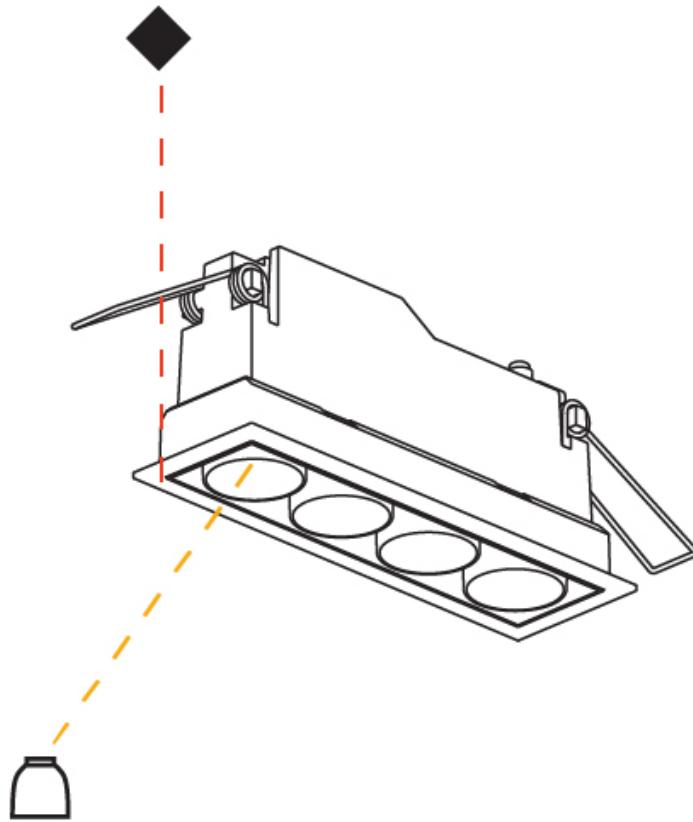

MAGIQ 4 CELL RECESSED

A35142-

PROJECT _____

TYPE _____

SPECIFIER _____

QUANTITY _____

DATE _____

A