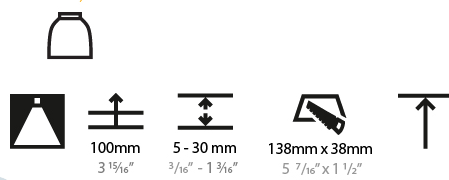

PHYSICAL

Shape: Rectangle
Length (mm): 145
Length (in): 5 ¹¹/₁₆
Width (mm): 45
Width (in): 1 ³/₄
Height (mm): 64
Height (in): 2 ¹/₂
Ceiling Thickness (mm): 10 / 12.5 / 15 / 25 / 30
Ceiling Thickness (in): 3/8 or 1/2 or 9/16 or 1 or 1 3/16
Min. Recessing Depth (mm): 100
Min. Recessing Depth (in): 3 ¹⁵/₁₆
Light Distribution: Downlight
Weight (kg): 0.265
Weight (lbs): 0.58
Fixture Finish: SSR / BKV / CWI / CRY / HAB / UFT / ITA / RUA / FTG / MYG / LOD / PUS / FRO / FUP / KIA / POP / BLS / SPG / MEY / GOH / GUM / CHC / COM / ABZ / JAG / OBR / MOS / ROR
Holder Finish: WHI / BLK
Fixture Material: Aluminum Die Cast
Cut-out Measurements: 138mm / 5 7/16" x 38mm / 1 1/2"

ELECTRICAL

Lamp Type: LED (Zhaga Standard)
Input Wattage (W): 14.3
Total Output Wattage (W): 13.3
Dimming: Tri-Mode (Non-Dimming and Phase Dimming (120Vac only) and 0-10V Dimming)
Driver Included: No
Driver Location: Remote
Driver Type: Constant Current - Universal
Driver Class: Class 2
Input Voltage (V): 120 - 277
Constant Current (MA): 1050
Upon Request: Lutron

LED

Number of LEDs: 4
Color Temperature (°K): 2700 / 3000 / 3500 / 4000
Max. Delivered Lumen (lm): Max 781 / 843 / 860 / 878
Nominal Lumen (lm): 880 / 954 / 970 / 990
CRI: >90 CRI
Lamp Life (hrs): 50000

OPTICAL

Reflector: 8 / 14 / 34

RATINGS AND CERTIFICATIONS

Certified By: CSA Certified to UL and CSA Standards
IP rating: IP20