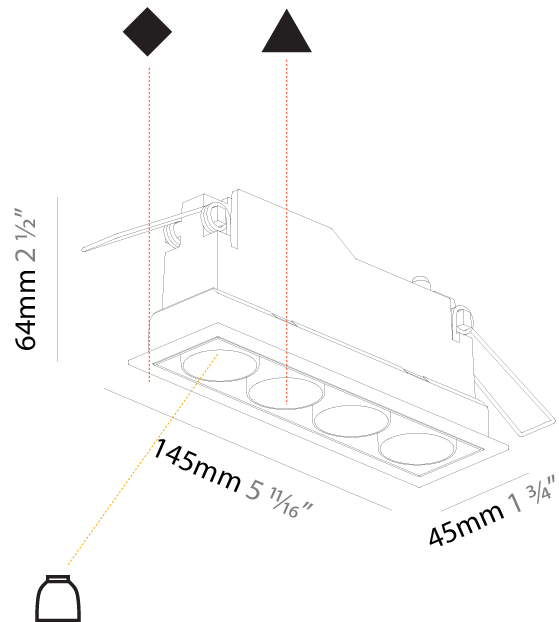

GENERAL

Series: Magiq
Subseries: Magiq 4 Cell Korona
Brand: Prolicht
Division: Architectural
Mounting Type: Recessed
Mounting Location: Ceiling
Subcategory: Downlight

PHYSICAL

Shape: Rectangle
Length (mm): 145
Length (in): 5 11/16
Width (mm): 45
Width (in): 1 3/4
Height (mm): 64
Height (in): 2 1/2
Ceiling Thickness (mm): 5 - 30
Min. Recessing Depth (mm): 100
Min. Recessing Depth (in): 3 15/16
Light Distribution: Downlight
Fixture Finish: SSR / BKV / CWI / CRY / HAB / UFT / ITA / RUA / FTG / MYG / LOD / PUS / FRO / FUP / KIA / POP / BLS / SPG / MEY / GOH / GUM / CHC / COM / ABZ / JAG / OBR / MOS / ROR
Holder Finish: WHI / BLK
Fixture Material: Aluminum Die Cast
Cut-out Measurements: 138mm / 5 7/16" x 38mm / 1 1/2"

ELECTRICAL

Lamp Type: LED (Zhaga Standard)
Input Wattage (W): 14.3
Total Output Wattage (W): 13.3
Dimming: Tri-Mode (Non-Dimming and Phase Dimming (120Vac only) and 0-10V Dimming)
Driver Included: No
Driver Location: Remote
Driver Type: Constant Current - Universal
Driver Class: Class 2
Input Voltage (V): 120 - 277
Constant Current (MA): 1050

LED

Number of LEDs: 4
Color Temperature (°K): 2700 / 3000 / 3500 / 4000
Max. Delivered Lumen (lm): Max 880
Nominal Lumen (lm): 880 / 950 / 970 / 990
CRI: >90 CRI
Lamp Life (hrs): 50000

OPTICAL

Reflector: 8 / 14 / 34

RATINGS AND CERTIFICATIONS

Certified By: CSA Certified to UL and CSA Standards
IP rating: IP20